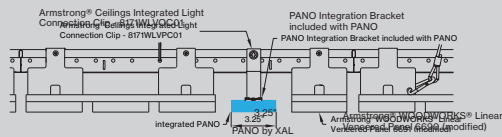

Linear Veneered Panel

REMOTE MOUNTING

Quick and easy electrical connection