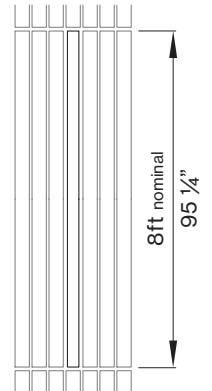

#### M DIMENSIONS IN FT

4' fixture 0 4 F T  
6' fixture 0 6 F T  
8' fixture 0 8 F T

fixture replaces full length of ceiling panel; please see table on next page and fixture length dimensions

## Technical data

	SIZE TYPE	LED COLOR TEMPERATURE	INPUT WATTS	DELIVERED LM TOTAL	LIGHT DISTRIBUTION	DELIVERED LUMEN DIRECT	OPTICAL EFFICIENCY	LUMINAIRE EFFICACY
<b>PANO 3.25"</b>								
e LED	8' opal	40 K	29.5 W	3600 lm	100% down	3600 lm	79%	122 lm/W
e <sup>2</sup> LED	8' opal	40 K	44.7 W	5400 lm	100% down	5400 lm	79%	121 lm/W
e <sup>2+</sup> LED	8' opal	40 K	58.9 W	7000 lm	100% down	7000 lm	79%	119 lm/W

## Available lengths for ceiling types

CEILING TYPE	2 FT	4 FT	6 FT	8 FT
WoodWorks® Grille Tegular 9/16	23.375"	47.375"	n/a	n/a
WoodWorks® Grille Tegular 15/16	23"	47"	n/a	n/a
WoodWorks® Grille Classic	23"	47"	71"	95"
WoodWorks® Grille Forte	*23"	47"	71"	95"
WoodWorks® Linear Solid Wood panels	*23"	*47"	*71"	95"
WoodWorks® Linear Veneered panels	*23"	*47"	*71"	95.25"

DIMENSIONS

**PANO 3.25"**

**WLS - ARMSTRONG® WOODWORKS® LINEAR SOLID WOOD PANELS**

WLS view from below

**WLV - ARMSTRONG® WOODWORKS® LINEAR VENEERED PANELS**

WLV view from below

**PANO mounting instructions**