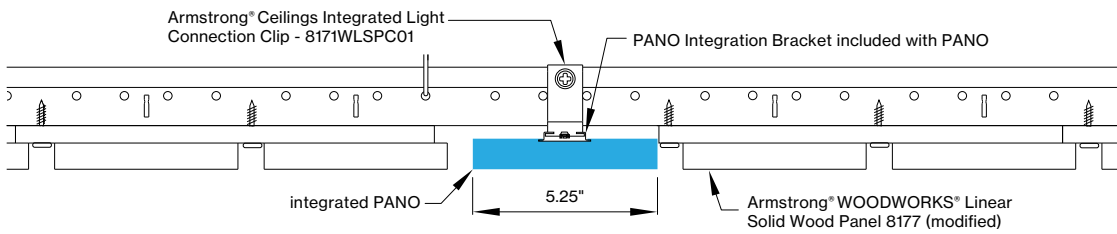

DIMENSIONS

**PANO 3.25"**

**WLS - ARMSTRONG® WOODWORKS® LINEAR SOLID WOOD PANELS**

WLS view from below

**WLV - ARMSTRONG® WOODWORKS® LINEAR VENEERED PANELS**

WLV view from below

**PANO mounting instructions**