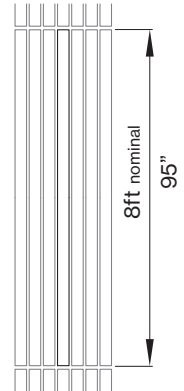

## Technical data

	SIZE TYPE	LED COLOR TEMPERATURE	INPUT WATTS	DELIVERED LM TOTAL	LIGHT DISTRIBUTION	DELIVERED LUMEN DIRECT	OPTICAL EFFICIENCY	LUMINAIRE EFFICACY
<b>PANO 3.25"</b>								
e LED	8' opal	40 K	29.5 W	3600 lm	100% down	3600 lm	79%	122 lm/W
e <sup>2</sup> LED	8' opal	40 K	44.7 W	5400 lm	100% down	5400 lm	79%	121 lm/W
e <sup>2+</sup> LED	8' opal	40 K	58.9 W	7000 lm	100% down	7000 lm	79%	119 lm/W

## Available lengths for ceiling types

CEILING TYPE	2 FT	4 FT	6 FT	8 FT
WoodWorks® Grille Tegular 9/16	23.375"	47.375"	n/a	n/a
WoodWorks® Grille Tegular 15/16	23"	47"	n/a	n/a
WoodWorks® Grille Classic	23"	47"	71"	95"
WoodWorks® Grille Forte	*23"	47"	71"	95"
WoodWorks® Linear Solid Wood panels	*23"	*47"	*71"	95"
WoodWorks® Linear Veneered panels	*23"	*47"	*71"	95.25"

## WoodWorks® ceiling systems

XAL PANO is only approved for Armstrong® WoodWorks Grille Tegular 9/16, WoodWorks Grille Tegular 15/16, WoodWorks Grille, WoodWorks Linear Solid Wood panels and WoodWorks Linear Veneered panels ceiling systems. Refer to armstrongceilings.com for installation instructions related to the ceiling products.

DIMENSIONS

**PANO 3.25"**

**WLS - ARMSTRONG® WOODWORKS® LINEAR SOLID WOOD PANELS**

WLS view from below

**WLV - ARMSTRONG® WOODWORKS® LINEAR VENEERED PANELS**

WLV view from below

**PANO mounting instructions**