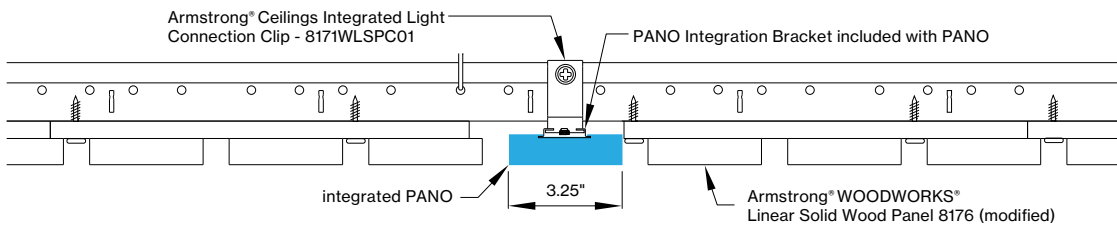

DIMENSIONS

PANO 3.25"

WLS - ARMSTRONG® WOODWORKS® LINEAR SOLID WOOD PANELS