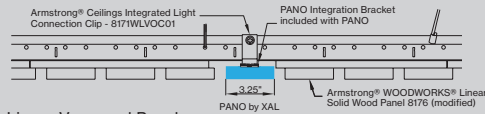

WoodWorks® Grille Ceiling Integration

Linear Solid Wood Panel